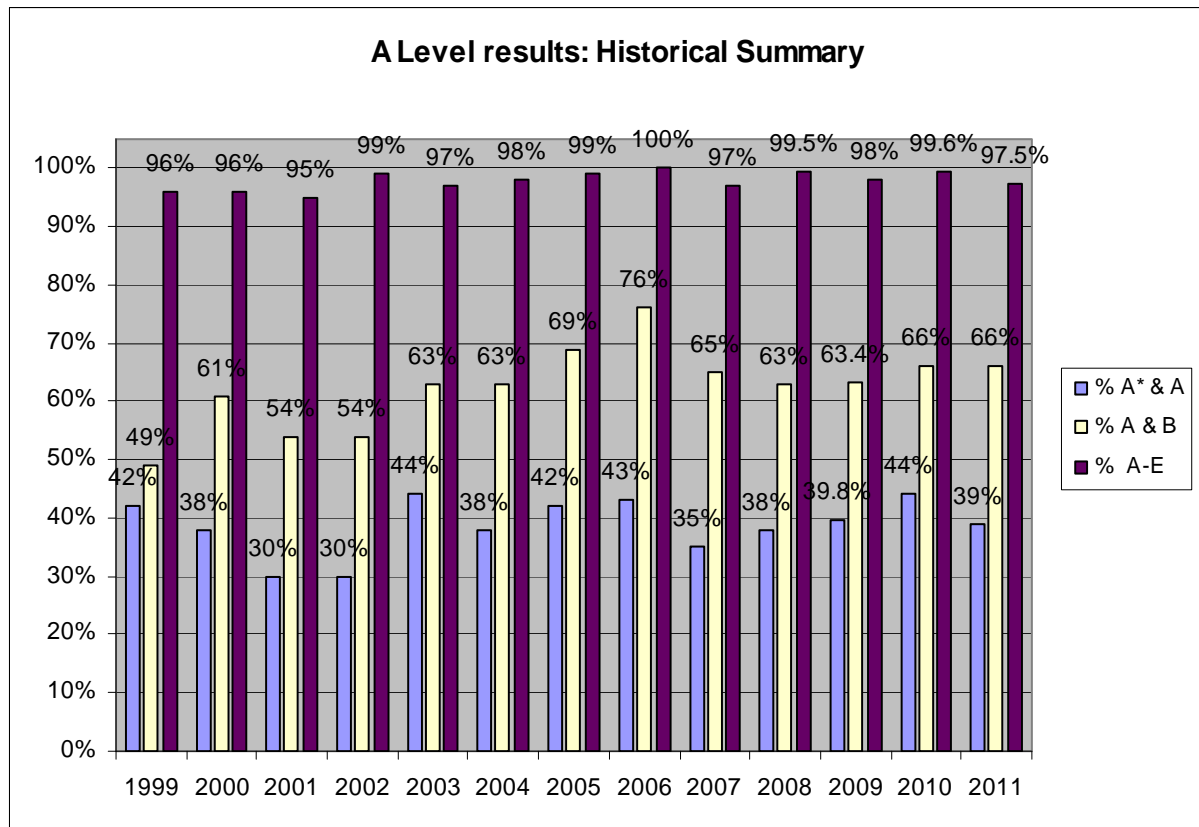

HISTORICAL RESULTS (2011)

GCE Advanced Level

These figures stand comparison with independent schools in the United Kingdom and are even more creditable since our entry requirements for A-Level are significantly lower than those required to enter Sixth Forms in typical independent schools.

Comparisons with UK A Level results

GCE Advanced Level		
Statistic	St Christopher's	England
Pass rate	97.5%	97.8%
% of papers at Grade A* ("A star")	14%	8%
% of Grades A* + Grade A	39%	27%
% of A*, A or B	66%	53%